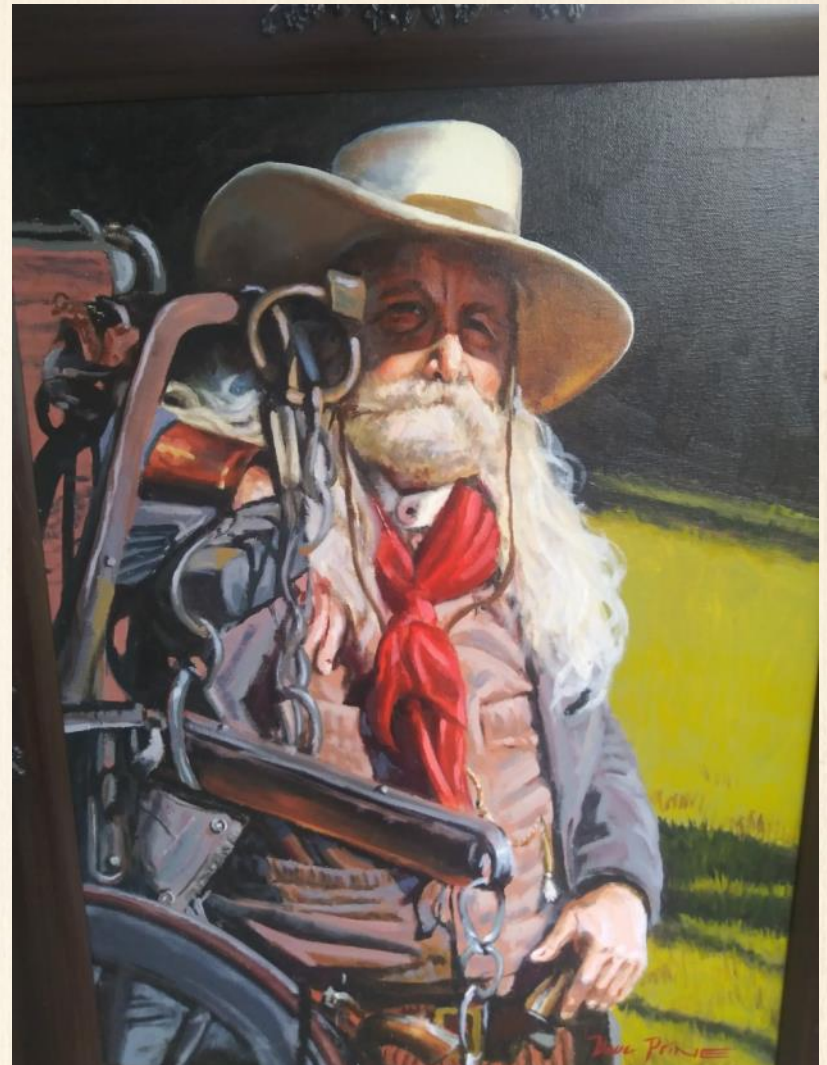

# Jack Moss

*Rheata and Me*

Watercolor

24" x 36"

\$3,600

*Till the Sun Has Come and Gone*

Watercolor

18" x 24"

\$1,800

# Doug Prine

***High Plains Royalty***

Oil  
24" x 30"  
\$3,000

***Desperado***

Oil  
18" x 24"  
\$2,200