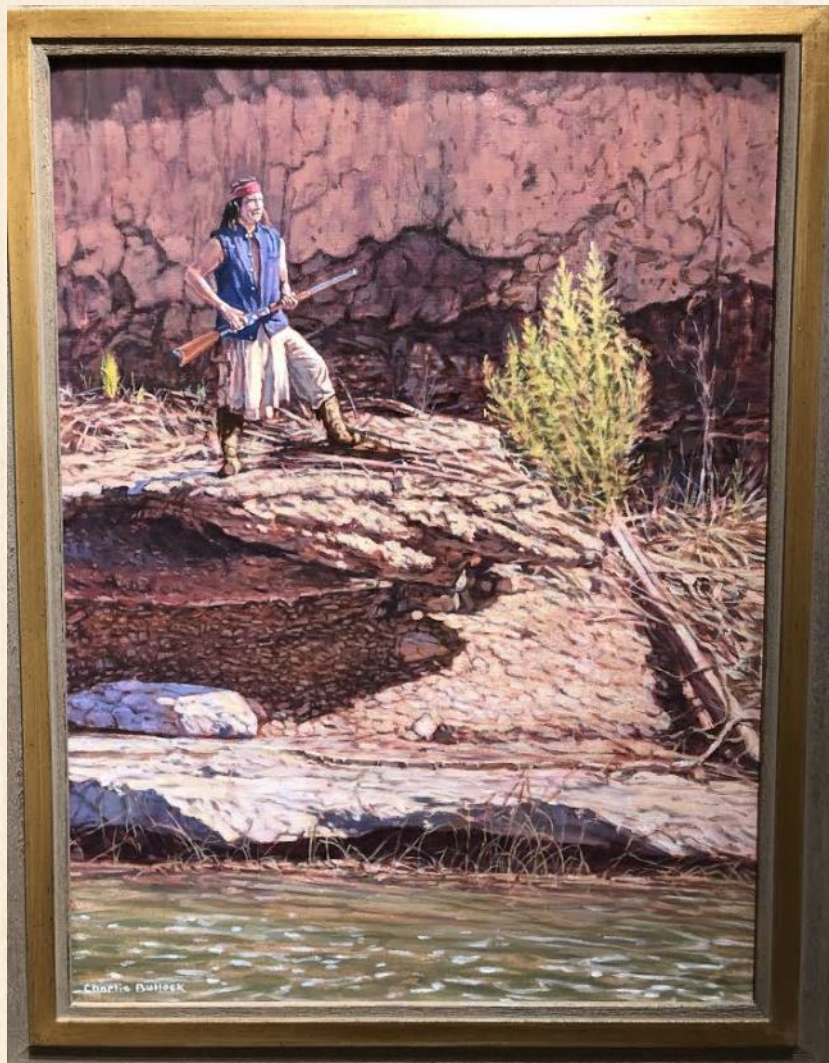

# Victor Blakey

***Riding Point***

Oil

36" x 24"

\$4,900

***Tracking the Big***

***Buck***

Oil

# Charlie Bullock

*Apache Lookout*  
Oil  
18" x 24"

*Warrior*  
Oil  
20" x 24"