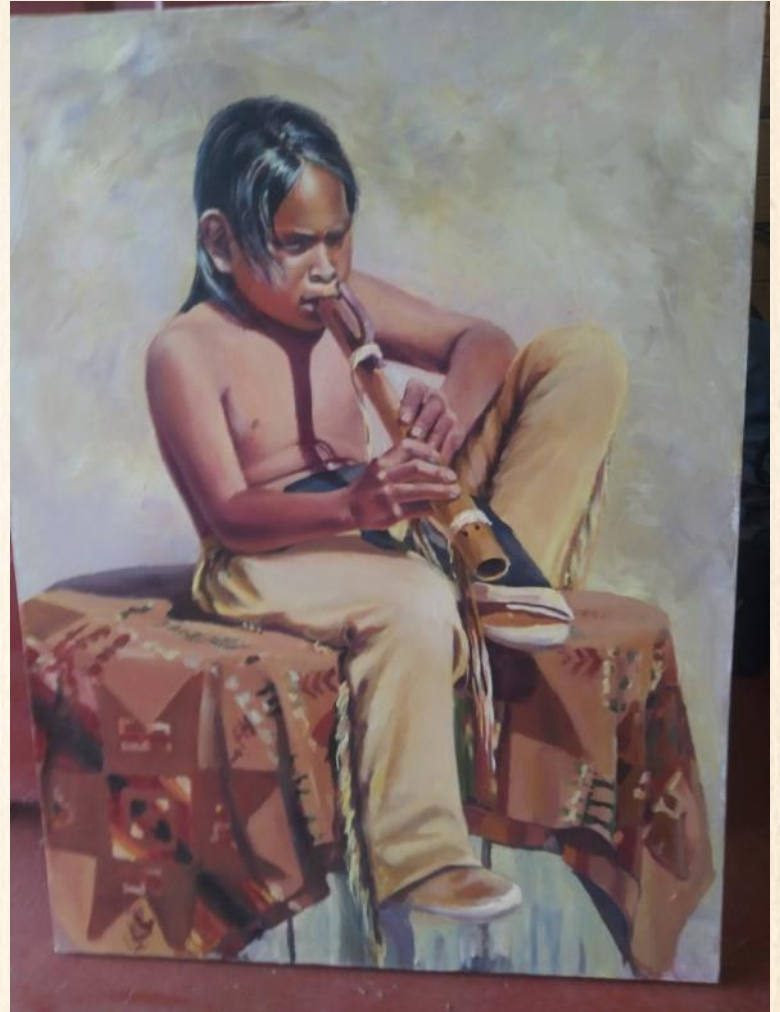

Joan Frost

Flute
Oil
18" x 24"

Memory
Oil
16" x 20"